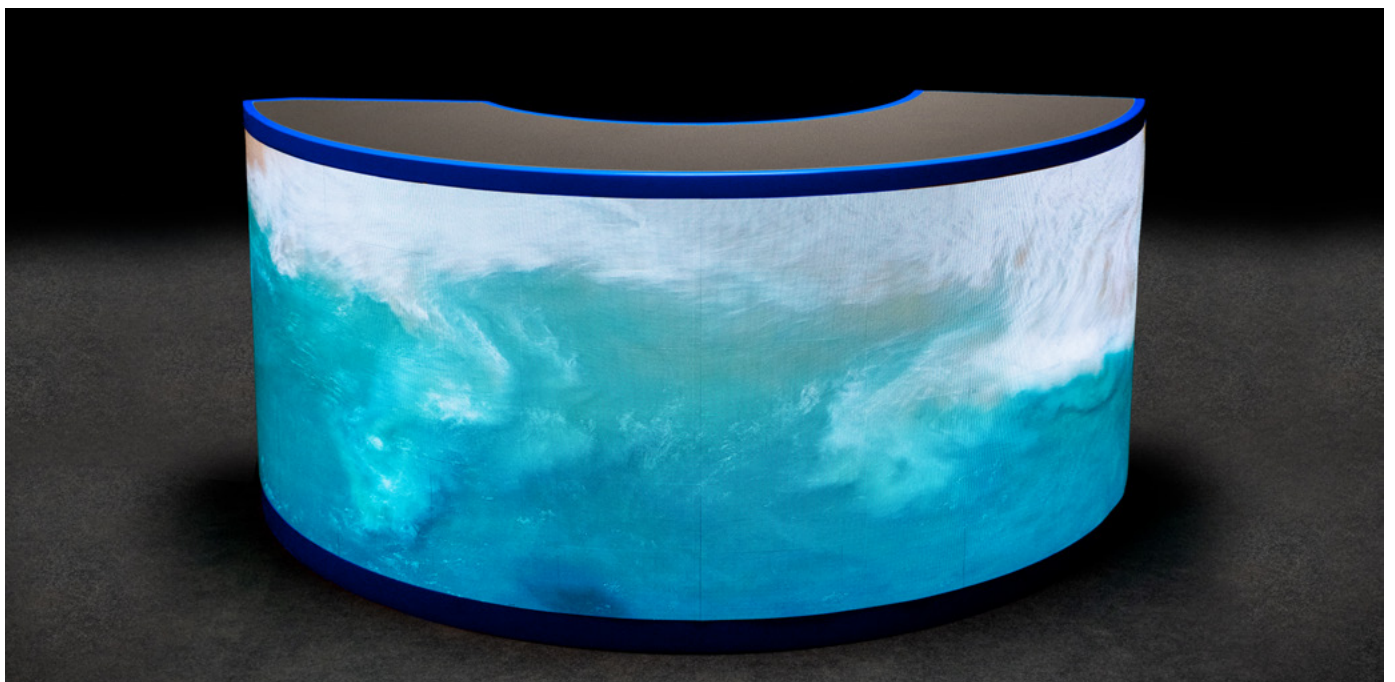

CYLINDERS & DESKS

Our LED Cylinders & Desks are real pieces of design that will amaze your customers and further enhance your product.

Modular with flexible modules to obtain sinuous and unexpected shapes. Perfect visual rendering with both concave and convex, horizontal and vertical curvature.

Full customisation is achievable thanks to our planners and designers with whom we design and build custom screens for the customer.

The customisable finishes (lacquered, mirrored, satin, glossy, matt, etc.) make our products perfectly integrated with the surrounding design and furnishings. Full front maintenance with rapid magnetic attachment system of the modules.