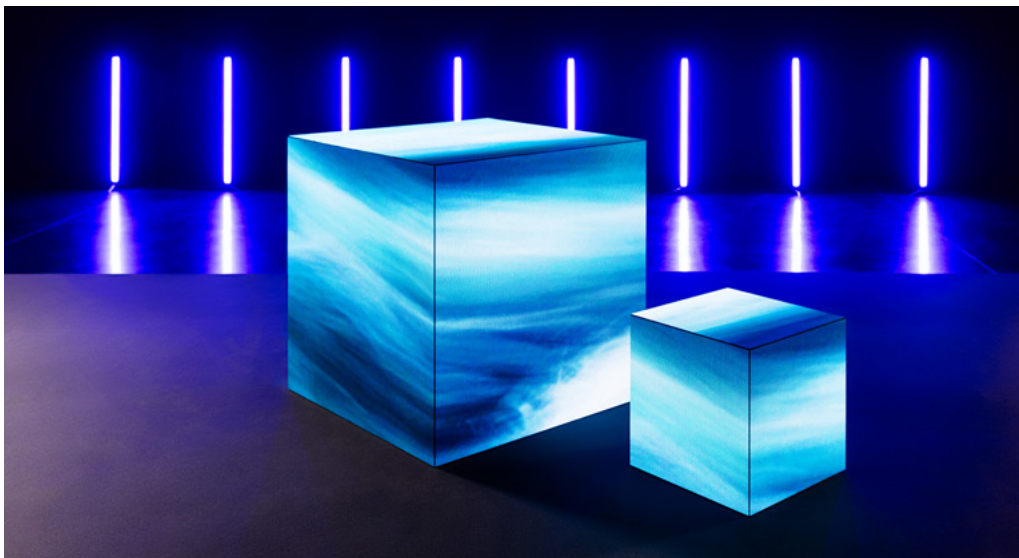

CUBES & COLUMNS

■ Our LED Cubes & Columns are a system composed of screens installed as a covering of a structure designed and handcrafted by our designers.

They are just one of the many solutions in terms of size and shape, taking advantage of both the modularity of the LED screens and the sharp 90° angle, the flagship of our LAB's design, for a #beyondimaginable viewing experience.