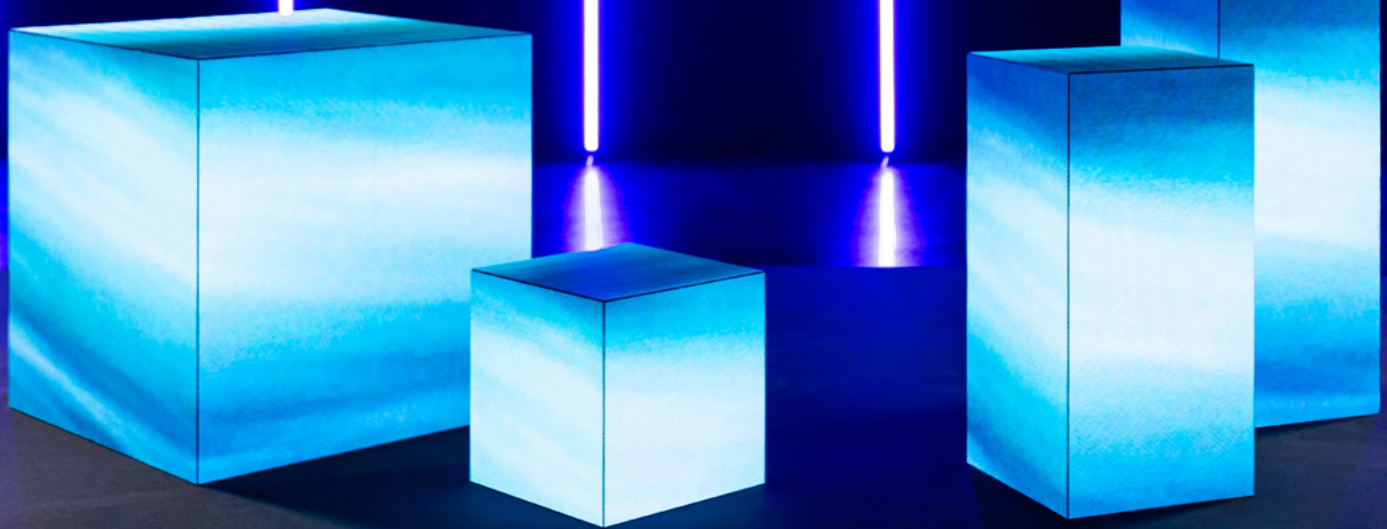

Wave
& Co

#beyondimaginable

DESIGN

WOW

NO
LIMITS

INDOOR
retail, showroom,
exhibition spaces, events

8K 4K Full HD